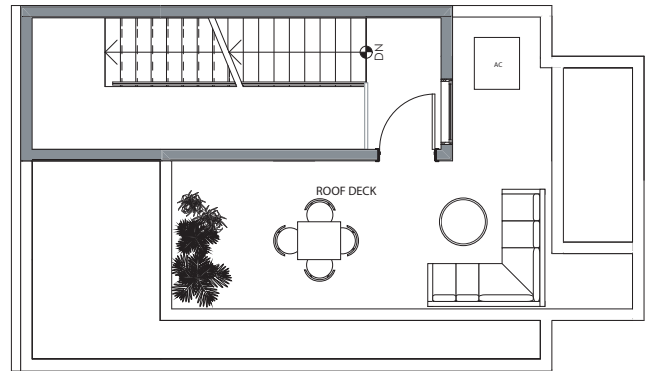

CUE NOHO

APPROX 1,607 SQ FT
ROOF DECK 206 SQ FT
3 BEDROOMS
2.5 BATHROOMS

PLAN B2

First Floor

Second Floor

Third Floor

Roof Top