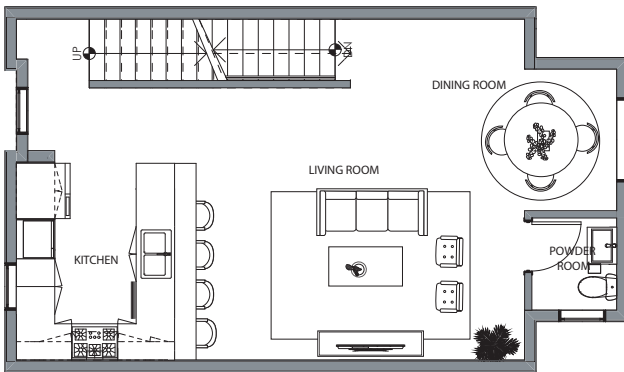

CUE NOHO

APPROX 1,607 SQ FT
ROOF DECK 206 SQ FT
3 BEDROOMS
2.5 BATHROOMS

PLAN B2

First Floor

Second Floor

Third Floor

Roof Top