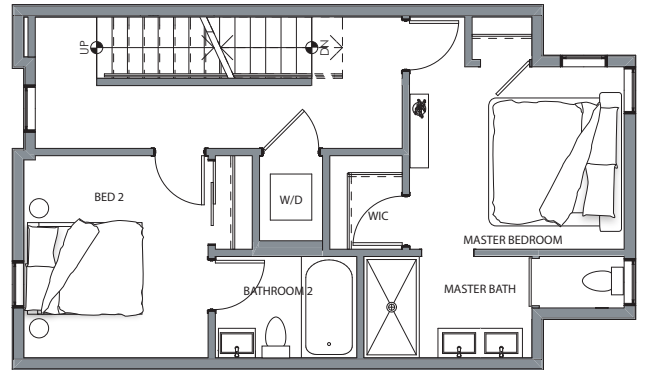

CUE NOHO

APPROX 1,607 SQ FT
ROOF DECK 206 SQ FT
3 BEDROOMS
2.5 BATHROOMS

PLAN B2

First Floor

Second Floor

Third Floor

Roof Top