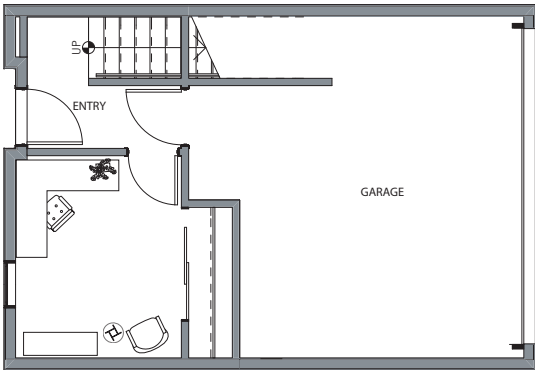

CUE NOHO

APPROX 1,607 SQ FT
ROOF DECK 206 SQ FT
3 BEDROOMS
2.5 BATHROOMS

PLAN B2

First Floor

Second Floor

Third Floor

Roof Top